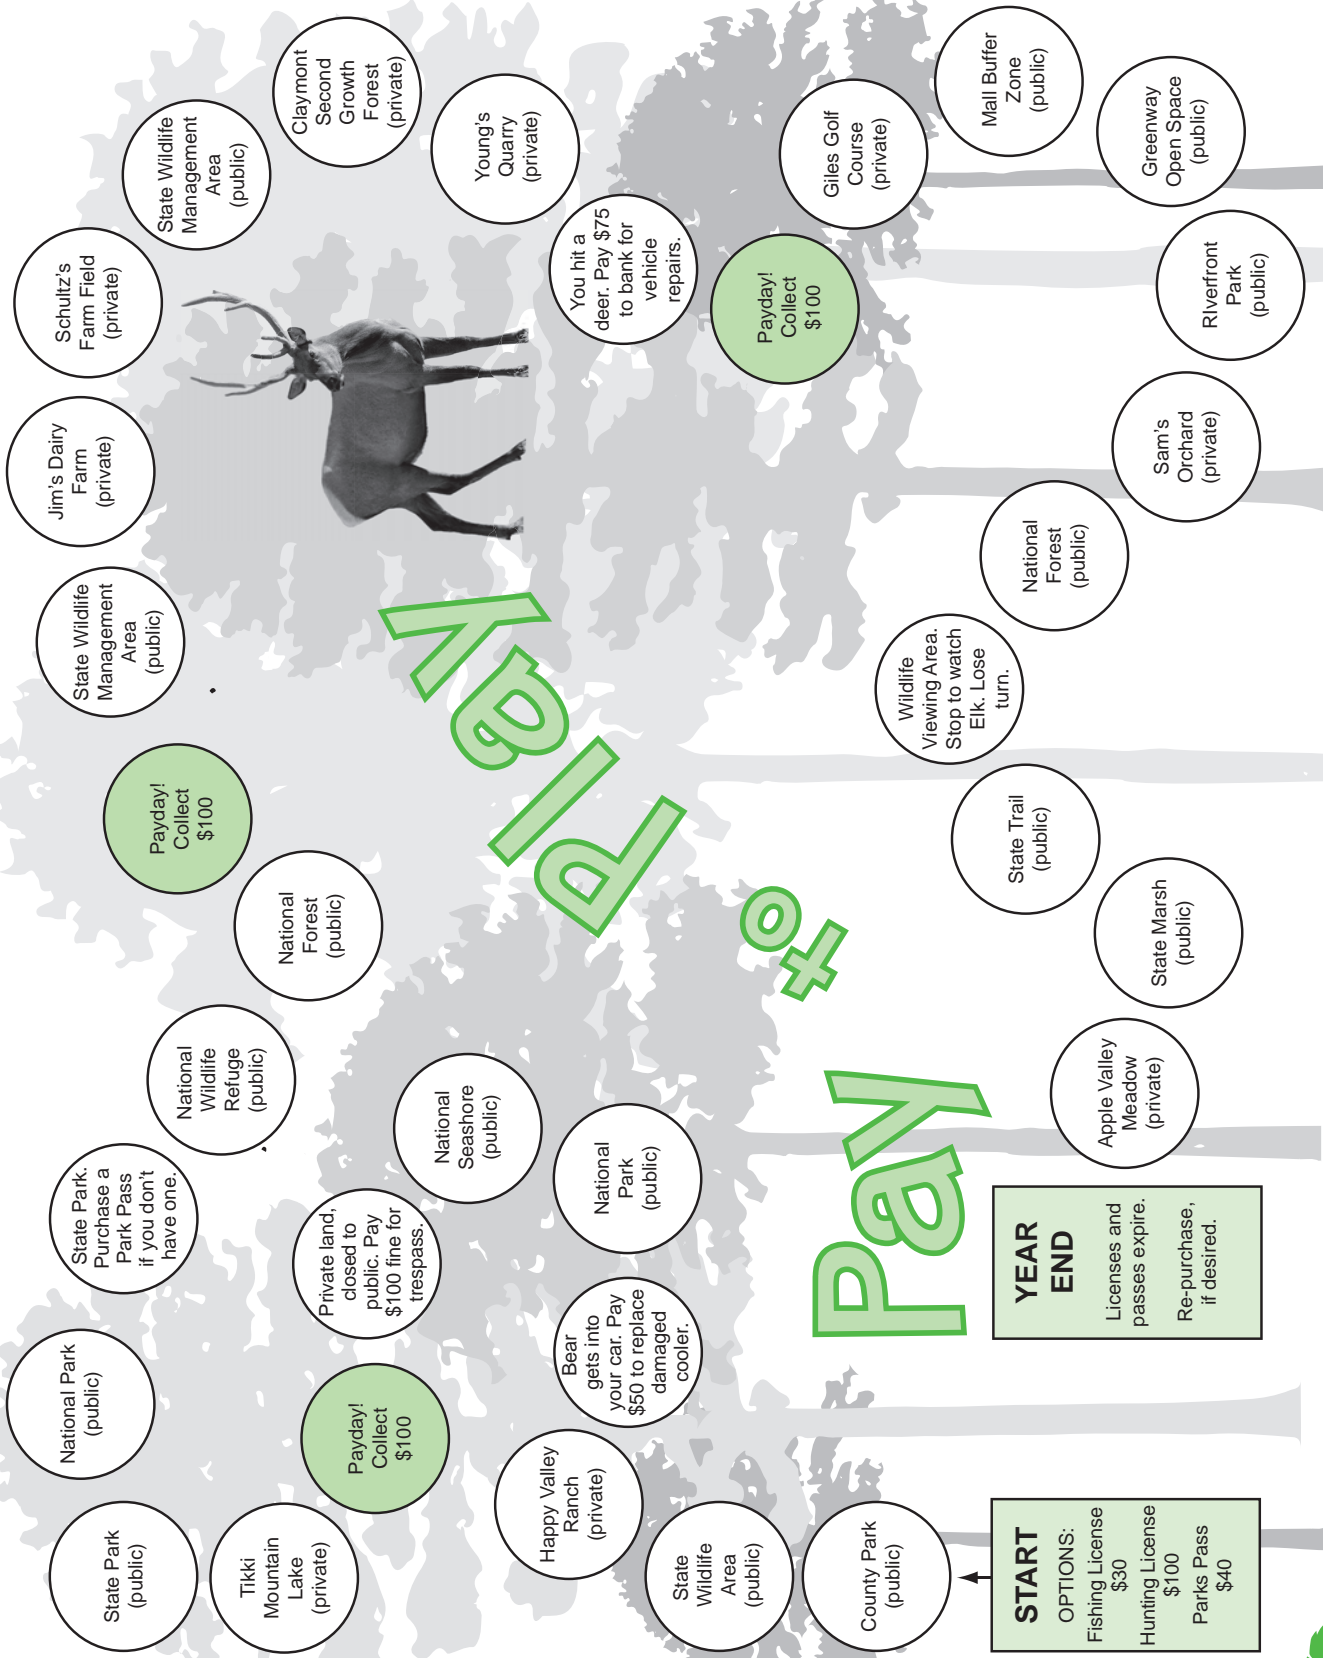

# Game Board

Pay to Play

Pay

**YEAR END**  
Licenses and passes expire. Re-purchase, if desired.

**START**  
OPTIONS:  
Fishing License \$30  
Hunting License \$100  
Parks Pass \$40